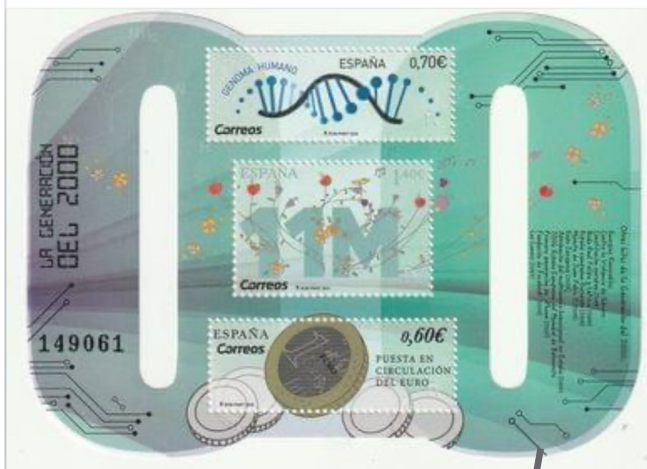

Gay & Lesbian History on Stamps

Correos (Spain) issued a souvenir sheet of three stamps in 2019. The theme of the issue is "the generation of 2000". On the right side there is a list of other milestones of generation 2000. The list includes the approval of gay marriages in Spain in 2004. [Thanks to Ricard for alerting the group of these stamps.]

#GLHSC #LGBTQHISTORY