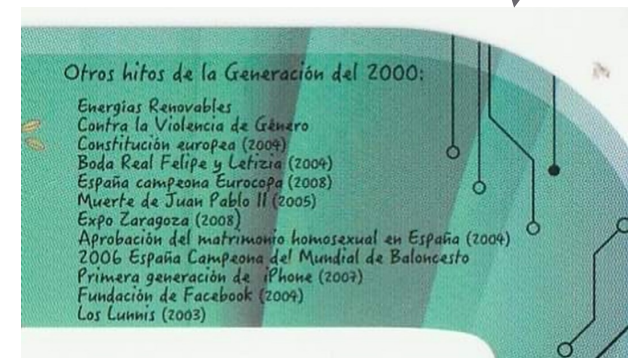

Gay & Lesbian History on Stamps

Correos (Spain) issued a souvenir sheet of three stamps in 2019. The theme of the issue is "the generation of 2000". On the right side there is a list of other milestones of generation 2000. The list includes the approval of gay marriages in Spain in 2004. [Thanks to Ricard for alerting the group of these stamps.]

#GLHSC #LGBTQHISTORY