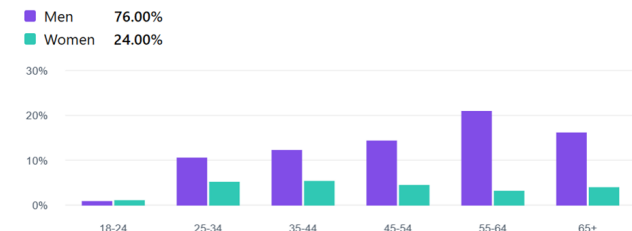

GLHS on Facebook

Joe Petronie, the Gay & Lesbian History on Stamps Facebook Administrator shared: Just an interesting stat from the FB page. The drop off pre-25 is worse than I thought it would be - ouch!

Audience

634 Facebook followers

Age and Gender