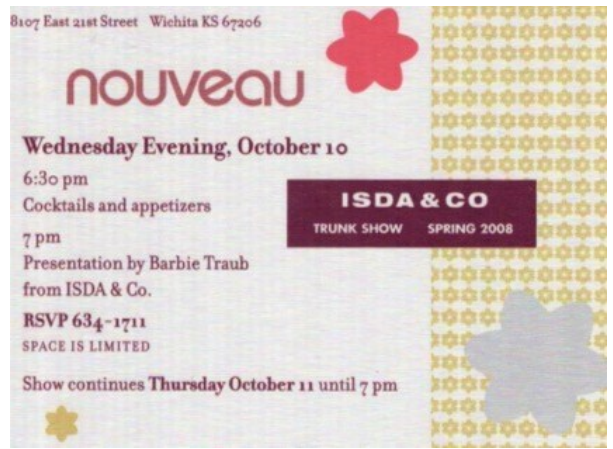

message side of aluminum card