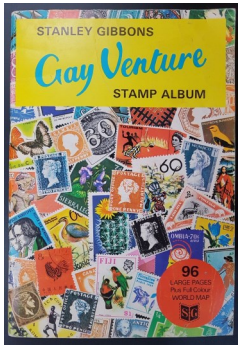

Gay Ventures

A Philatelic Column - Larry Crain

Diversity. Let's hear it for diversity!

So, what can diversity be in philately? Let me suggest a variety of countries, themes or topics, items (stamps, cancels, etc.), or with-in those (registration

cancels, transit cancels, auxiliary markings, etc.), etc. [Gee, I used etc. three times in one sentence. Fun! But that's the point.

I showed *fun* in an exhibit at our local show last month. I showed "Eclectic Stuff I Just Had to Keep." The rest of this column is a show-and-share.